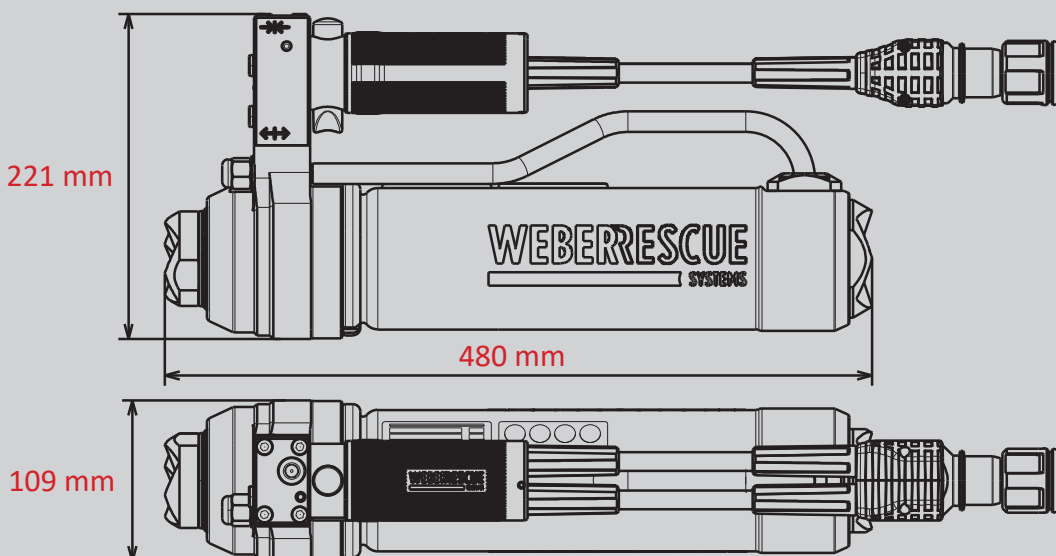

TELESCOPIC RESCUE CYLINDER RZT 3-1310 XL

Part no.
5934133

 DISTANCE

 SINGLE

 PUSH-CONTROL

Technical specifications:

Closed length (retracted)	480 mm
Final length (extended)	1310 mm
Stroke stage 1 / stroke stage 2 / stroke stage 3	327 mm / 285 mm / 219 mm
Force stage 1 / force stage 2 / force stage 3	269,4 kN / 129,5 kN / 45,4 kN
Weight (ready for use)	17,0 kg
Required oil volume	1,6 l
Dimensions (LxWxH)	480 x 221 x 109 mm
Nominal pressure	700 bar
EN classification (EN 13204)	-

Images are non-binding. We reserve the right to technical modifications.
60005137 (-, -, ALL, 04.07.2019)