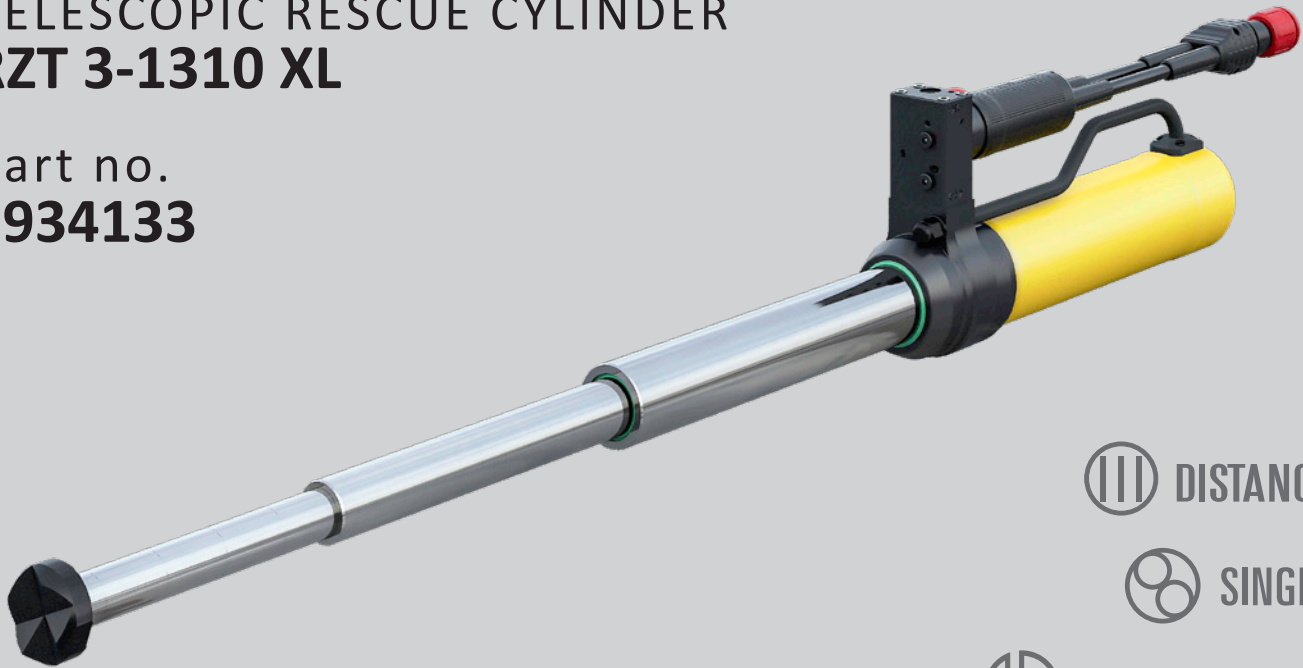

TELESCOPIC RESCUE CYLINDER RZT 3-1310 XL

Part no.
5934133

 DISTANCE

 SINGLE

 PUSH-CONTROL

Technical specifications:

Closed length (retracted)	480 mm
Final length (extended)	1310 mm
Stroke stage 1 / stroke stage 2 / stroke stage 3	327 mm / 285 mm / 219 mm
Force stage 1 / force stage 2 / force stage 3	269,4 kN / 129,5 kN / 45,4 kN
Weight (ready for use)	17,0 kg
Required oil volume	1,6 l
Dimensions (LxWxH)	480 x 221 x 109 mm
Nominal pressure	700 bar
EN classification (EN 13204)	-

Images are non-binding. We reserve the right to technical modifications.
60005137 (-, -, ALL, 04.07.2019)